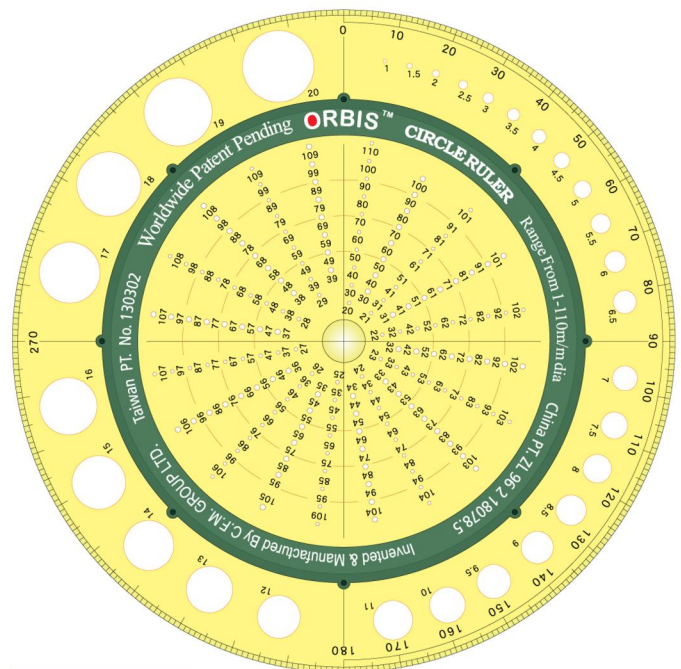

Orbis Circle Ruler / CR01A

Product Data Sheet

invented for you

Patented Circular Drawing System - CR01A

- Ideal for craft, school or technical use
- Replaces up to 30 templates
- Safer and more accurate than a compass
- 2 pen slots for fine or bold circles
- Makes bold circles easy to draw
- Available for private label / own brand
- Draw circles from 1 - 110mm with perfect accuracy in one tool

CR01A