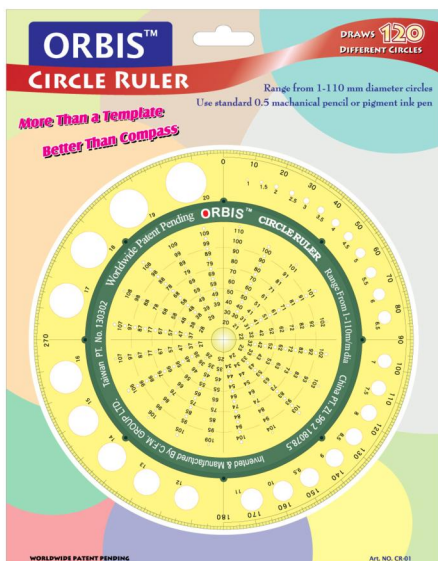

Orbis Circle Ruler / CR01A

Product Data Sheet

invented for you

Patented Circular Drawing System - CR01A

- Ideal for craft, school or technical use
- Replaces up to 30 templates
- Safer and more accurate than a compass
- 2 pen slots for fine or bold circles
- Makes bold circles easy to draw
- Available for private label / own brand
- Draw circles from 1 - 110mm with perfect accuracy in one tool

CR01A